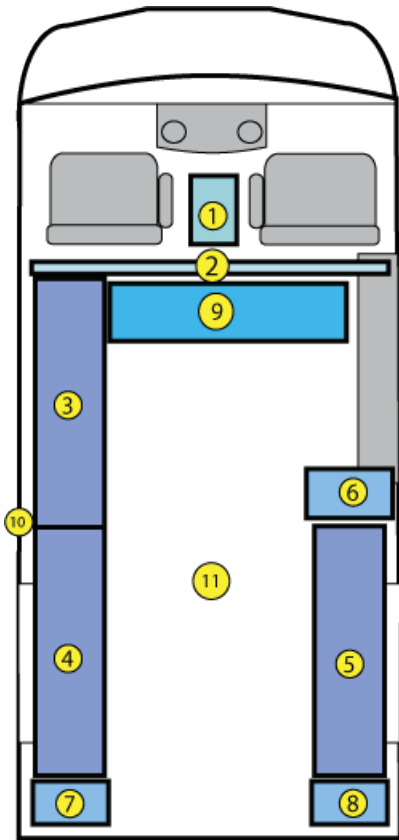

PRO-LINE DISTRIBUTORS INC. Printable Full Size Van Layout Guide

Area 1	Data Console, Laptop Stand
Area 2	Partition, Literature Holder
Area 3	Shelving Module, Work Bench
Area 4	Shelving Module, Work Bench
Area 5	Shelving Module, Work Bench
Area 6	Drawer Units, Tank Holder
Area 7	Tank Holder, Hooks
Area 8	Tank Holder, Hooks
Area 9	Pull-Out Drawer Unit, Tool Box
Area 10	Ply-Wood Floor, Dura-Floor System
Area 11	Ladder Rack, Conduit Carrier